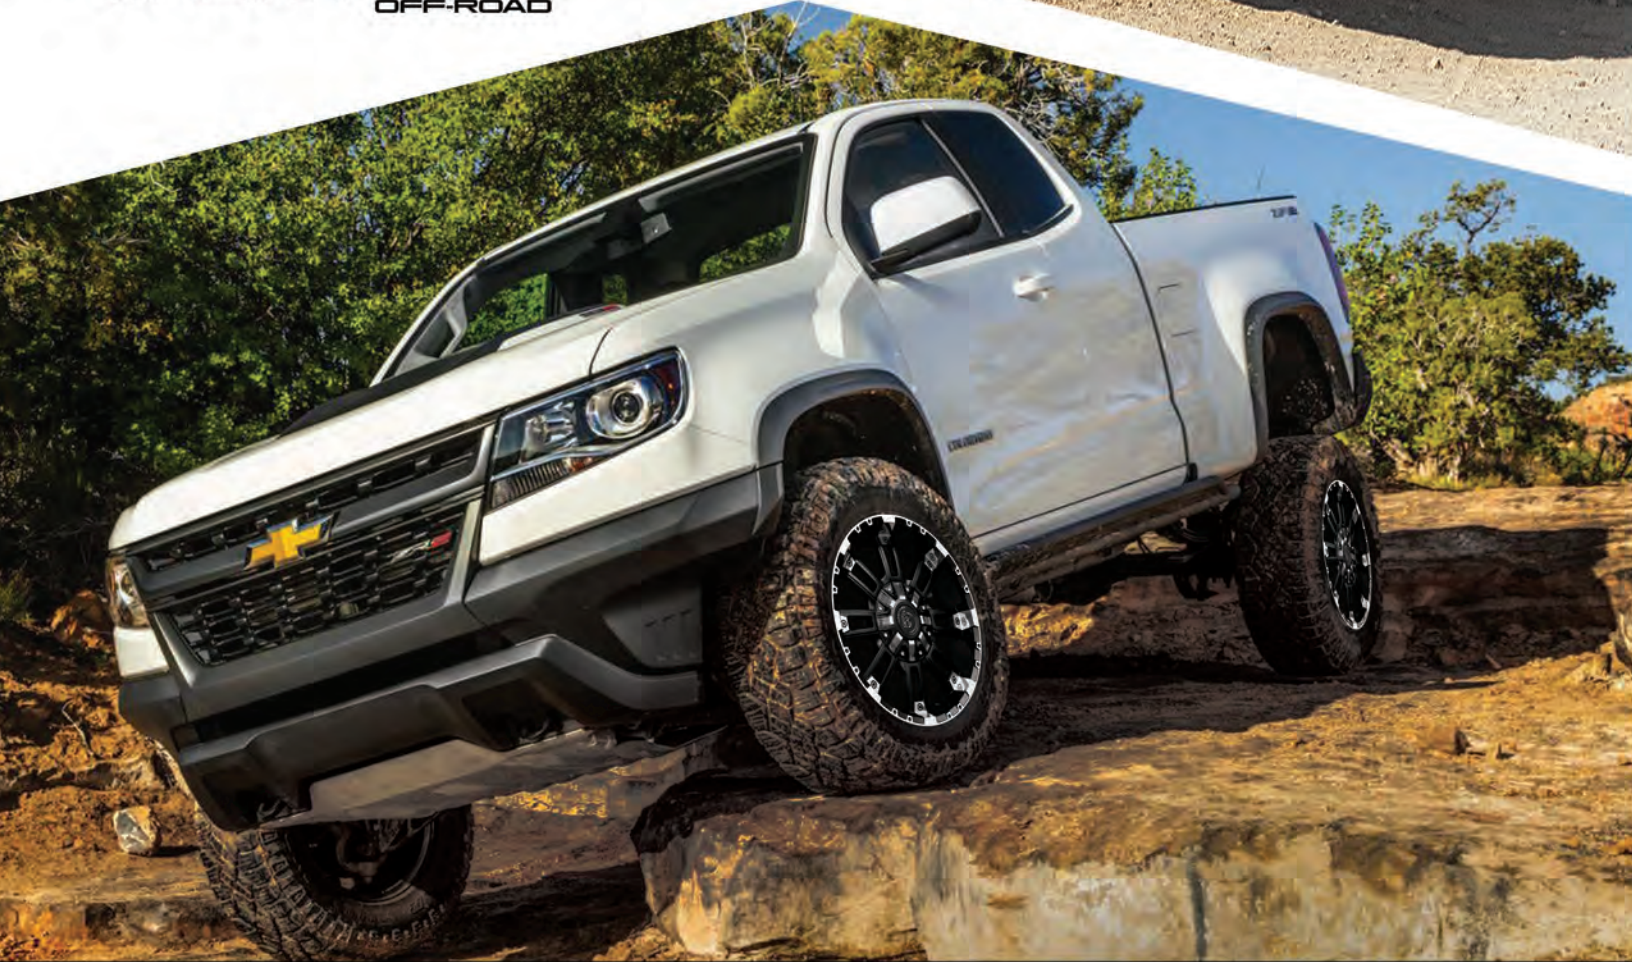

PANTHER®
OFF-ROAD